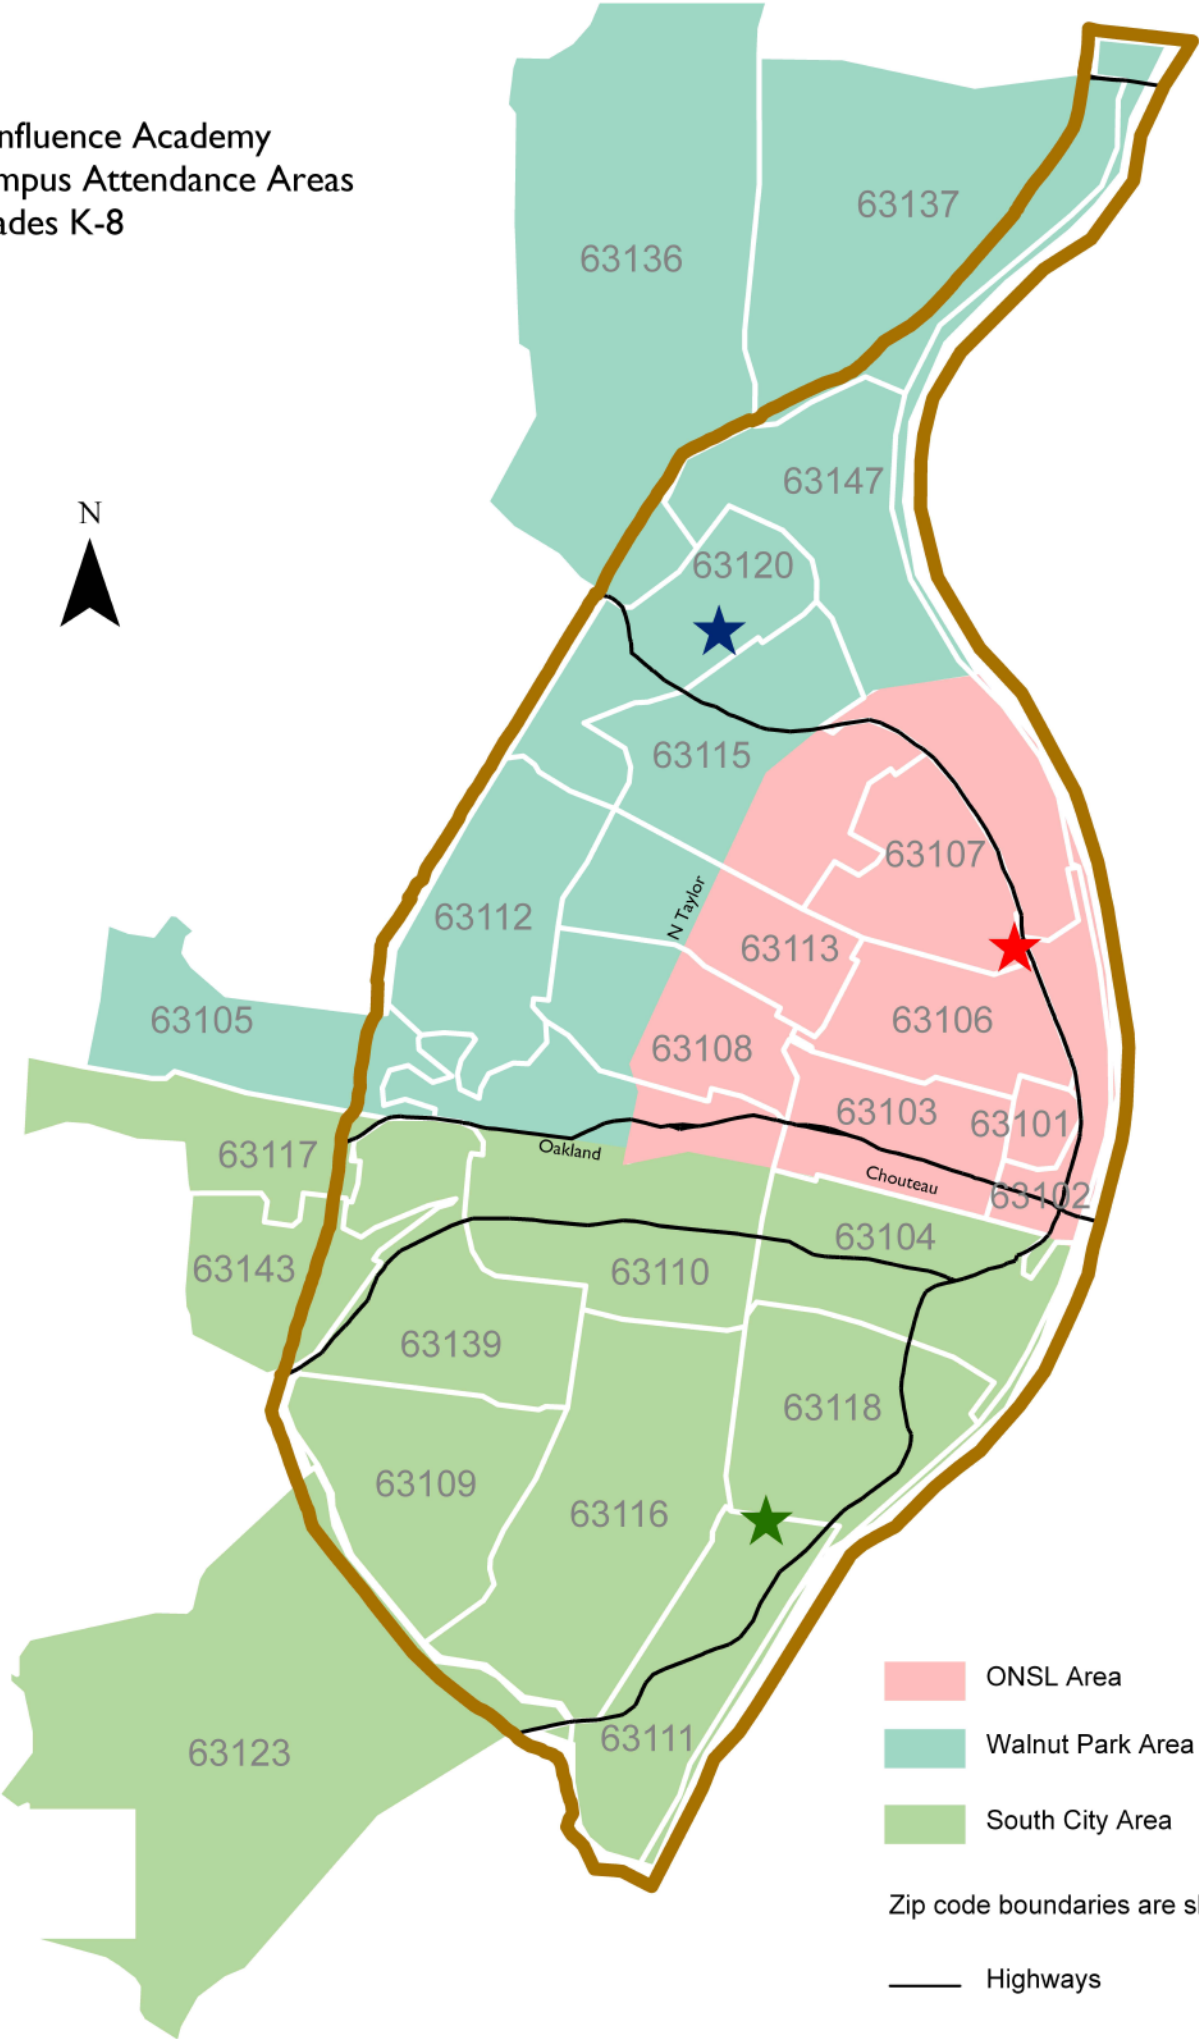

Confluence Academy  
Campus Attendance Areas  
Grades K-8

ONSL Area

Walnut Park Area

South City Area

Zip code boundaries are shown in white.

Highways